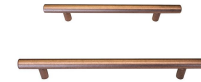

Rail Bar

Rod Bar

Inset Square

Slimline

Wrap Over

Slender Bridge

Strap

T Bar

Uno

Wave

**Polished Chrome**

**Aluminium**

**Antique  
Copper**

**Black**

Chunky  
D Handle

Slimline

Square

Wrap Over

Inserto

Bar

Wrap Over

**Bright  
Chrome**

**Bronze**

**Brushed  
Copper**