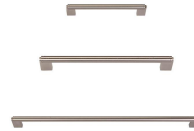

**Brushed Nickel**

**Stainless Steel**

Bar

Curved Bridge

Cylinder Bar

Angled Bar

Angled Bridge

Open Square

Rail Bar

Rod Bar

Inset Square

Slimline

Wrap Over

Slender Bridge

Strap

T Bar

Square

Wrap Over

Inserto

Bar

Wrap Over

**Bright  
Chrome**

**Bronze**

**Brushed  
Copper**

**Copper**

**Galvanised**

**Knurled**

**Lacquered  
Nickel**

Inset  
Square

Wrap Over

D Handle

Wrap Over