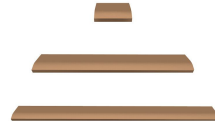

**Brushed Nickel**

**Stainless Steel**

Bar

Curved Bridge

Cylinder Bar

Angled Bar

Angled Bridge

Open Square

Rail Bar

Rod Bar

Inset Square

Slimline

Wrap Over

Slender Bridge

Strap

T Bar

Square

Wrap Over

Inserto

Bar

Wrap Over

**Bright  
Chrome**

**Bronze**

**Brushed  
Copper**

**Copper**

**Galvanised**

**Knurled**

**Lacquered  
Nickel**

Inset  
Square

Wrap Over

D Handle

Wrap Over