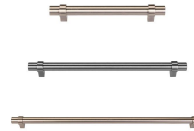

**Brushed Nickel**

**Stainless Steel**

Bar

Curved Bridge

Cylinder Bar

Angled Bar

Angled Bridge

Open Square

Rail Bar

Rod Bar

Inset Square

Slimline

Wrap Over

Slender Bridge

Strap

T Bar

Square

Wrap Over

Inserto

Bar

Wrap Over

**Bright  
Chrome**

**Bronze**

**Brushed  
Copper**

**Copper**

**Galvanised**

**Knurled**

**Lacquered  
Nickel**

Inset  
Square

Wrap Over

D Handle

Wrap Over